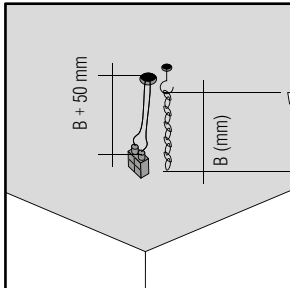

INSTALLATION INSTRUCTIONS CEILING ROSES

ONLY FULL GUARANTEE WITH DECOFIX

VOLLEDIGE GARANTIE ENKEL BIJ GEBRUIK VAN DECOFIX
GARANTIE TOTALE UNIQUEMENT AVEC COLLE DECOFIX
VOLLSTÄNDIGE GARANTIE NUR BEI DER VERWENDUNG VON DECOFIX
GARANTÍA COMPLETA SÓLO SI SE UTILIZA DECOFIX
GARANZIA COMPLETA SOLO CON DECOFIX
ГАРАНТИЯ НА ПРОДУКЦИЮ ДЕЙСТВУЕТ ТОЛЬКО ПРИ ИСПОЛЬЗОВАНИИ КЛЕЯ DECOFIX