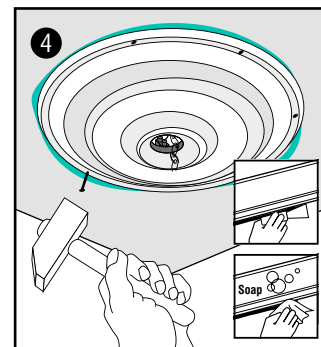

INSTALLATION INSTRUCTIONS CEILING ROSES

ONLY FULL GUARANTEE WITH DECOFIX

VOLLEDIGE GARANTIE ENKEL BIJ GEBRUIK VAN DECOFIX
GARANTIE TOTALE UNIQUEMENT AVEC COLLE DECOFIX
VOLLSTÄNDIGE GARANTIE NUR BEI DER VERWENDUNG VON DECOFIX
GARANTÍA COMPLETA SÓLO SI SE UTILIZA DECOFIX
GARANZIA COMPLETA SOLO CON DECOFIX
ГАРАНТИЯ НА ПРОДУКЦИЮ ДЕЙСТВУЕТ ТОЛЬКО ПРИ ИСПОЛЬЗОВАНИИ КЛЕЯ DECOFIX

Ø < 65cm

Ø > 65cm

Use DecoFix Power plus nails (if possible) | Gebruik DecoFix Power en (indien mogelijk) spijkers bijkomend bij de lijm | Utilisez DecoFix Power et (si possible) aussi des clous en plus de la colle | Verwenden Sie DecoFix Power e, se possibile, anche i chiodi | Используйте клей DecoFix Power и (если возможно) гвоздики для дополнительной фиксации молдингов

FINISH | AFWERKING | FINITION | AUSFÜHRUNG | ACABADO | FINITURA | ОТДЕЛКА