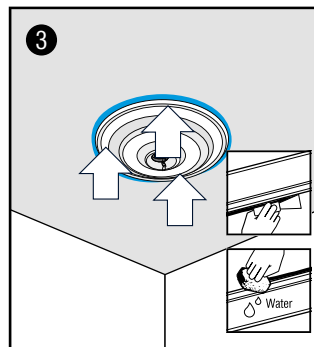

INSTALLATION INSTRUCTIONS CEILING ROSES

ONLY FULL GUARANTEE WITH DECOFIX

VOLLEDIGE GARANTIE ENKEL BIJ GEBRUIK VAN DECOFIX
GARANTIE TOTALE UNIQUEMENT AVEC COLLE DECOFIX
VOLLSTÄNDIGE GARANTIE NUR BEI DER VERWENDUNG VON DECOFIX
GARANTÍA COMPLETA SÓLO SI SE UTILIZA DECOFIX
GARANZIA COMPLETA SOLO CON DECOFIX
ГАРАНТИЯ НА ПРОДУКЦИЮ ДЕЙСТВУЕТ ТОЛЬКО ПРИ ИСПОЛЬЗОВАНИИ КЛЕЯ DECOFIX

Ø < 65cm

Ø > 65cm

Use DecoFix Power plus nails (if possible) | Gebruik DecoFix Power en (indien mogelijk) spijkers bijkomend bij de lijm | Utilisez DecoFix Power et (si possible) aussi des clous en plus de la colle | Verwenden Sie DecoFix Power e, se possibile, anche i chiodi | Используйте клей DecoFix Power и (если возможно) гвоздики для дополнительной фиксации молдингов

FINISH | AFWERKING | FINITION | AUSFÜHRUNG | ACABADO | FINITURA | ОТДЕЛКА