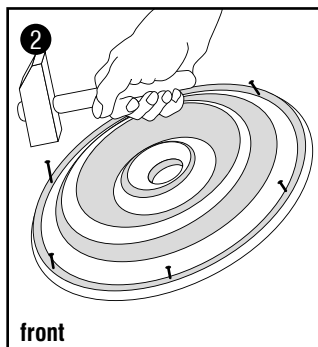

INSTALLATION INSTRUCTIONS CEILING ROSES

ONLY FULL GUARANTEE WITH DECOFIX

VOLLEDIGE GARANTIE ENKEL BIJ GEBRUIK VAN DECOFIX
GARANTIE TOTALE UNIQUEMENT AVEC COLLE DECOFIX
VOLLSTÄNDIGE GARANTIE NUR BEI DER VERWENDUNG VON DECOFIX
GARANTÍA COMPLETA SÓLO SI SE UTILIZA DECOFIX
GARANZIA COMPLETA SOLO CON DECOFIX
ГАРАНТИЯ НА ПРОДУКЦИЮ ДЕЙСТВУЕТ ТОЛЬКО ПРИ ИСПОЛЬЗОВАНИИ КЛЕЯ DECOFIX

Ø < 65cm

Ø > 65cm

Use DecoFix Power plus nails (if possible) | Gebruik DecoFix Power en (indien mogelijk) spijkers bijkomend bij de lijm | Utilisez DecoFix Power et (si possible) aussi des clous en plus de la colle | Verwenden Sie DecoFix Power e, se possibile, anche i chiodi | Используйте клей DecoFix Power и (если возможно) гвоздики для дополнительной фиксации молдингов

FINISH | AFWERKING | FINITION | AUSFÜHRUNG | ACABADO | FINITURA | ОТДЕЛКА